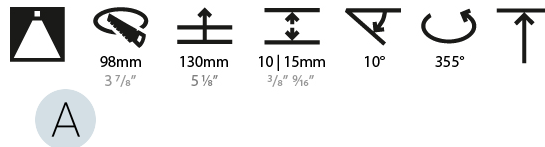

PHYSICAL

Shape: Round
Diameter (mm): 107
Diameter (in): 4 3/16
Height (mm): 112
Height (in): 4 7/16
Ceiling Thickness (mm): 10 / 12.5 / 15
Ceiling Thickness (in): 3/8 or 1/2 or 9/16
Min. Recessing Depth (mm): 130
Min. Recessing Depth (in): 5 1/8
Light Distribution: Adjustable / Downlight
Weight (kg): 0.452
Weight (lbs): 1
Fixture Finish: SSR / BKV / CWI / CRY / HAB / UFT / ITA / RUA / FTG / MYG / LOD / PUS / FRO / FUP / KIA / POP / BLS / SPG / MEY / GOH / GUM / CHC / COM / ABZ / JAG / OBR / MOS / ROR
Fixture Material: Aluminum Die Cast
Cut-out Measurements: 98mm / 3 7/8"

ELECTRICAL

Lamp Type: LED (Zhaga Standard)
Input Wattage (W): 13.2 / 16.5
Total Output Wattage (W): 12 / 14
Dimming: Tri-Mode (Non-Dimming and Phase Dimming (120Vac only) and 0-10V Dimming)
Driver Included: No
Driver Location: Recessed Housing
Driver Type: Constant Current - Universal
Driver Class: Class 2
Housing: See components
Input Voltage (V): 120 - 277
Constant Current (MA): 350

LED

Number of LEDs: 1
Color Temperature (°K): 2700 / 3000 / 3500 / 4000
Max. Delivered Lumen (lm): 790 / 880 / 950 / 970
Nominal Lumen (lm): 960 / 1070 / 1156 / 1180
CRI: >90 CRI
Efficiency (%): 88.5
Lamp Life (hrs): 50000

OPTICAL

Reflector°: 10
Adjustability: Rotational 355°; Tilt 10°

RATINGS AND CERTIFICATIONS

Certified By: Certified for North American Standards
IP rating: IP54