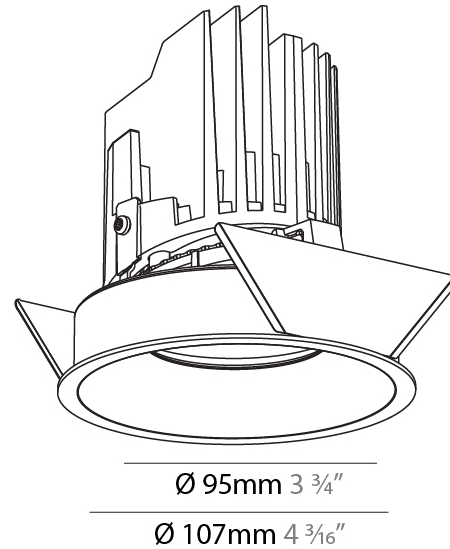

PHYSICAL

Shape: Round
Diameter (mm): 107
Diameter (in): 4 3/16
Height (mm): 112
Height (in): 4 7/16
Ceiling Thickness (mm): 10 / 12.5 / 15
Ceiling Thickness (in): 3/8 or 1/2 or 9/16
Min. Recessing Depth (mm): 130
Min. Recessing Depth (in): 5 1/8
Light Distribution: Adjustable / Downlight
Weight (kg): 0.452
Weight (lbs): 1
Fixture Finish: SSR / BKV / CWI / CRY / HAB / UFT / ITA / RUA / FTG / MYG / LOD / PUS / FRO / FUP / KIA / POP / BLS / SPG / MEY / GOH / GUM / CHC / COM / ABZ / JAG / OBR / MOS / ROR
Fixture Material: Aluminum Die Cast
Cut-out Measurements: 98mm / 3 7/8"

ELECTRICAL

Lamp Type: LED (Zhaga Standard)
Input Wattage (W): 13.2 / 16.5
Total Output Wattage (W): 12 / 14
Dimming: Tri-Mode (Non-Dimming and Phase Dimming (120Vac only) and 0-10V Dimming)
Driver Included: No
Driver Location: Recessed Housing
Driver Type: Constant Current - Universal
Driver Class: Class 2
Housing: See components
Input Voltage (V): 120 - 277
Constant Current (MA): 350

LED

Number of LEDs: 1
Color Temperature (°K): 2700 / 3000 / 3500 / 4000
Max. Delivered Lumen (lm): 790 / 880 / 950 / 970
Nominal Lumen (lm): 960 / 1070 / 1156 / 1180
CRI: >90 CRI
Efficiency (%): 88.5
Lamp Life (hrs): 50000

OPTICAL

Reflector°: 10
Adjustability: Rotational 355°; Tilt 10°

RATINGS AND CERTIFICATIONS

Certified By: Certified for North American Standards
IP rating: IP54